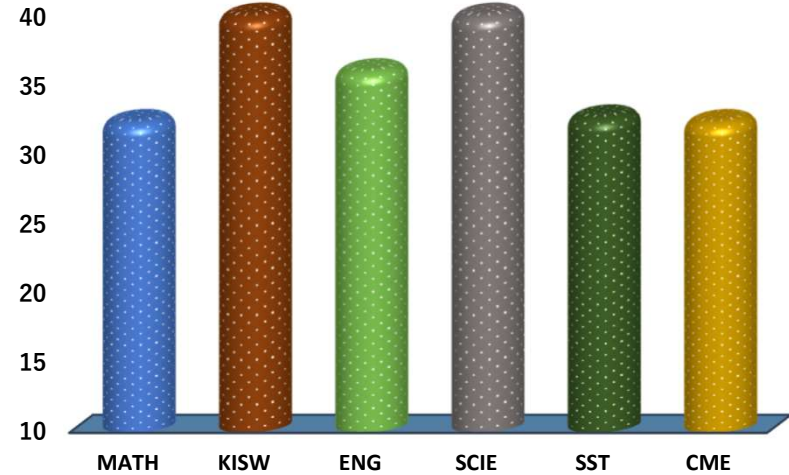

SIRAJUL MUNIR

REGION: COAST

SCHOOL AVERAGE

36.2

DISTRICT: BAGAMOYO

SUBJECT AND GRADE PERFORMANCE ANALYSIS

SUBJECT RANKING

KISWAHILI	43.4	87%	1
SCIENCE	40.3	81%	2
ENGLISH	36.0	72%	3
SOCIAL STUDIES	32.7	65%	4
CIVIC AND MORAL EDUCATION	32.4	65%	5
MATHEMATICS	32.3	65%	6

SUBJECT GRADE ANALYSIS

SUBJECT/GRADE	A	B	C	D	E
MATHEMATICS	1	15	8	0	0
KISWAHILI	20	4	0	0	0
ENGLISH	5	16	3	0	0
SCIENCE	13	11	0	0	0
SOCIAL STUDIES	0	20	3	1	0
CIVIC AND MORAL	0	16	8	0	0

OVERALL GRADE ANALYSIS

Grade	Count	Total	Percentage
A	0	24	0%
B	23		96%
C	1		4%
D	0		0%
E	0		0%

CHART SUBJECT ANALYSIS

BOYS VS GIRLS PERFORMANCE

	SAT		SAT	24
	13		11	
	73%		72%	

Category	Count	Percentage
REGISTERED	24	100%
SEATED	24	100%
ABSENTEES	0	0%
PASSED	24	100%
FAILED	0	0%